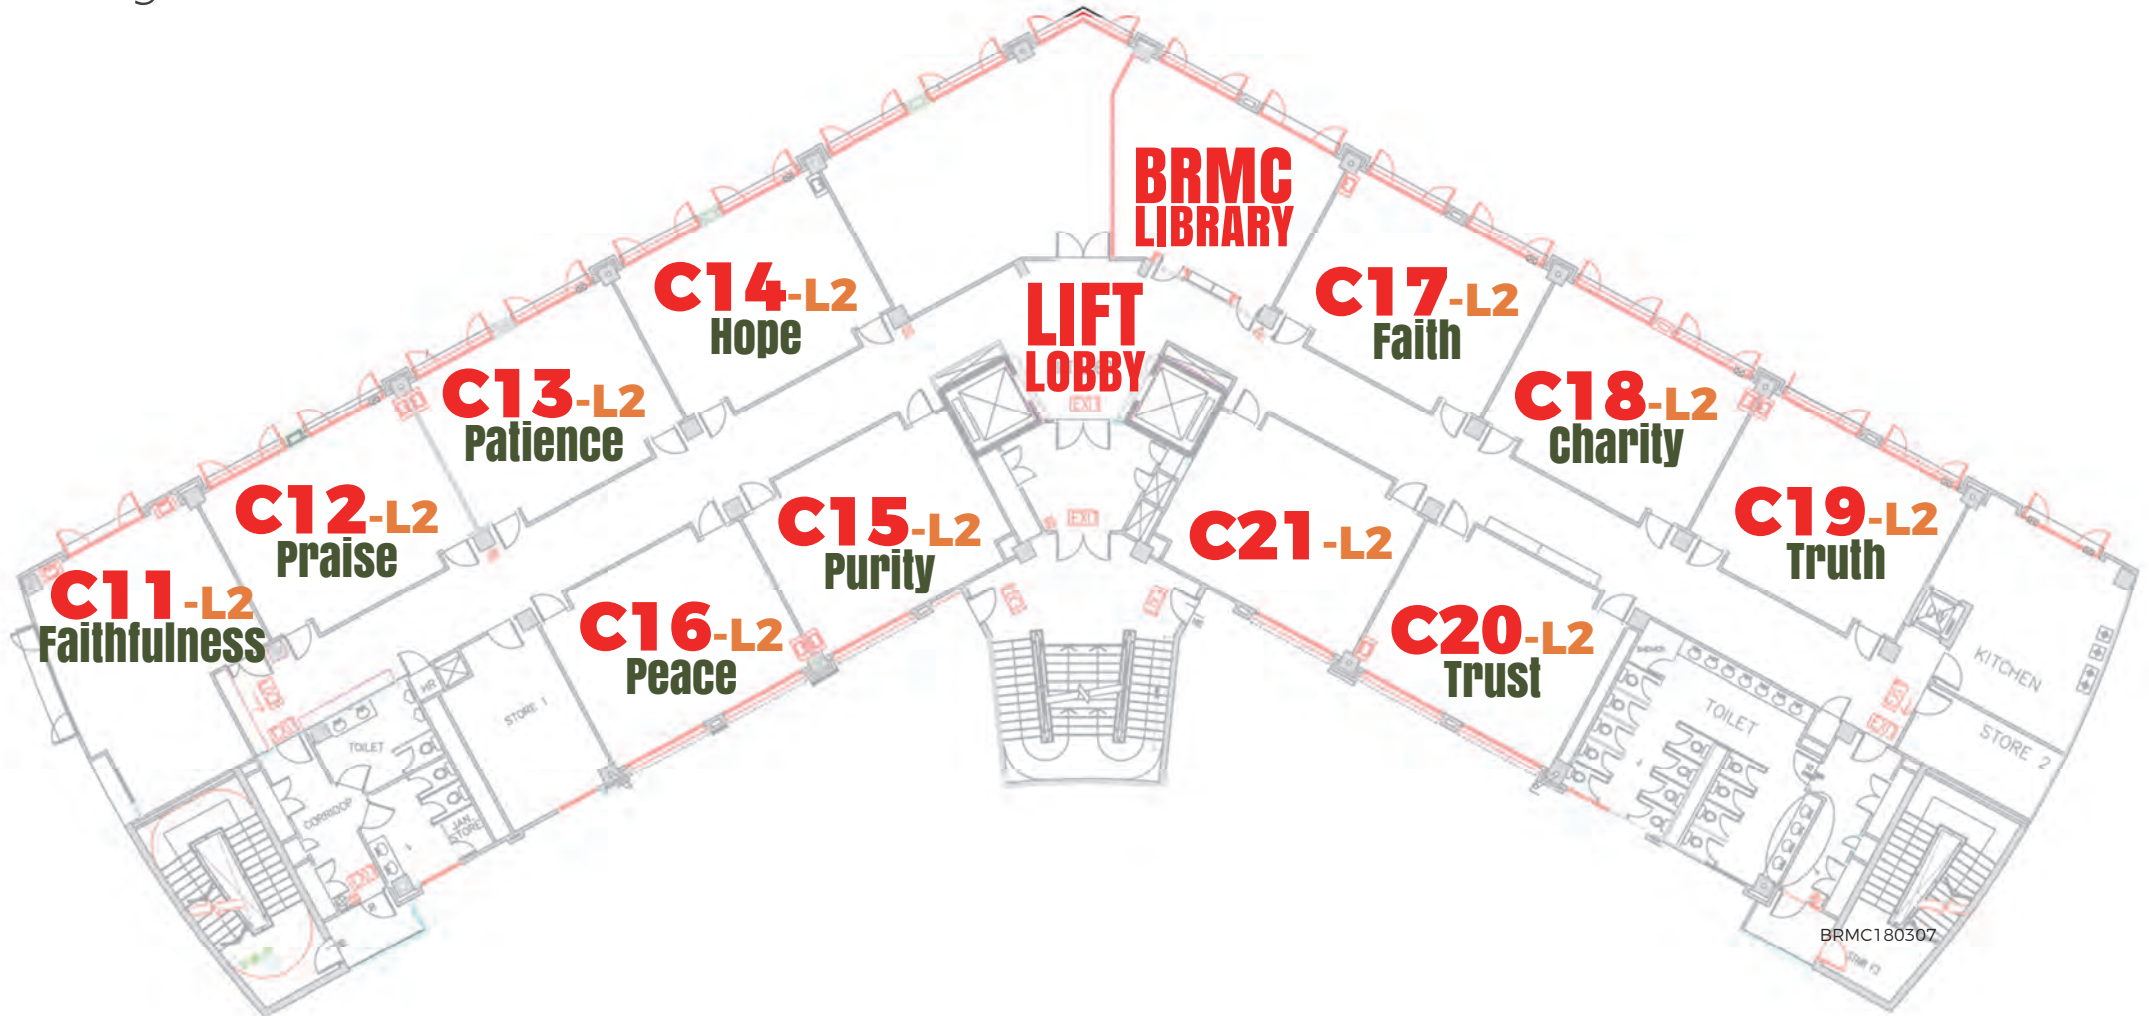

NO ACCESS
Mon-Fri
7.30am-4.30pm

passenger lifts

5 & 6

9 & 10

BRMC L2 office meeting rooms

Sports Complex

- a.** BRMC L2 office Meeting Room 1
- b.** BRMC L2 office Meeting Room 2
- c.** BRMC L2 office Training Room

L2 office entrance

BRMC L4 office meeting rooms

Methodist Centre

- d.** BRMC L4 office Meeting Room 1
- e.** BRMC L4 office Conference Room

Methodist Centre L1 meeting rooms

kindergarten

L1
Methodist Centre
(kindergarten block)
entrance

BRMC180307

Methodist Centre L2 meeting rooms

kindergarten

BRMC18030Z