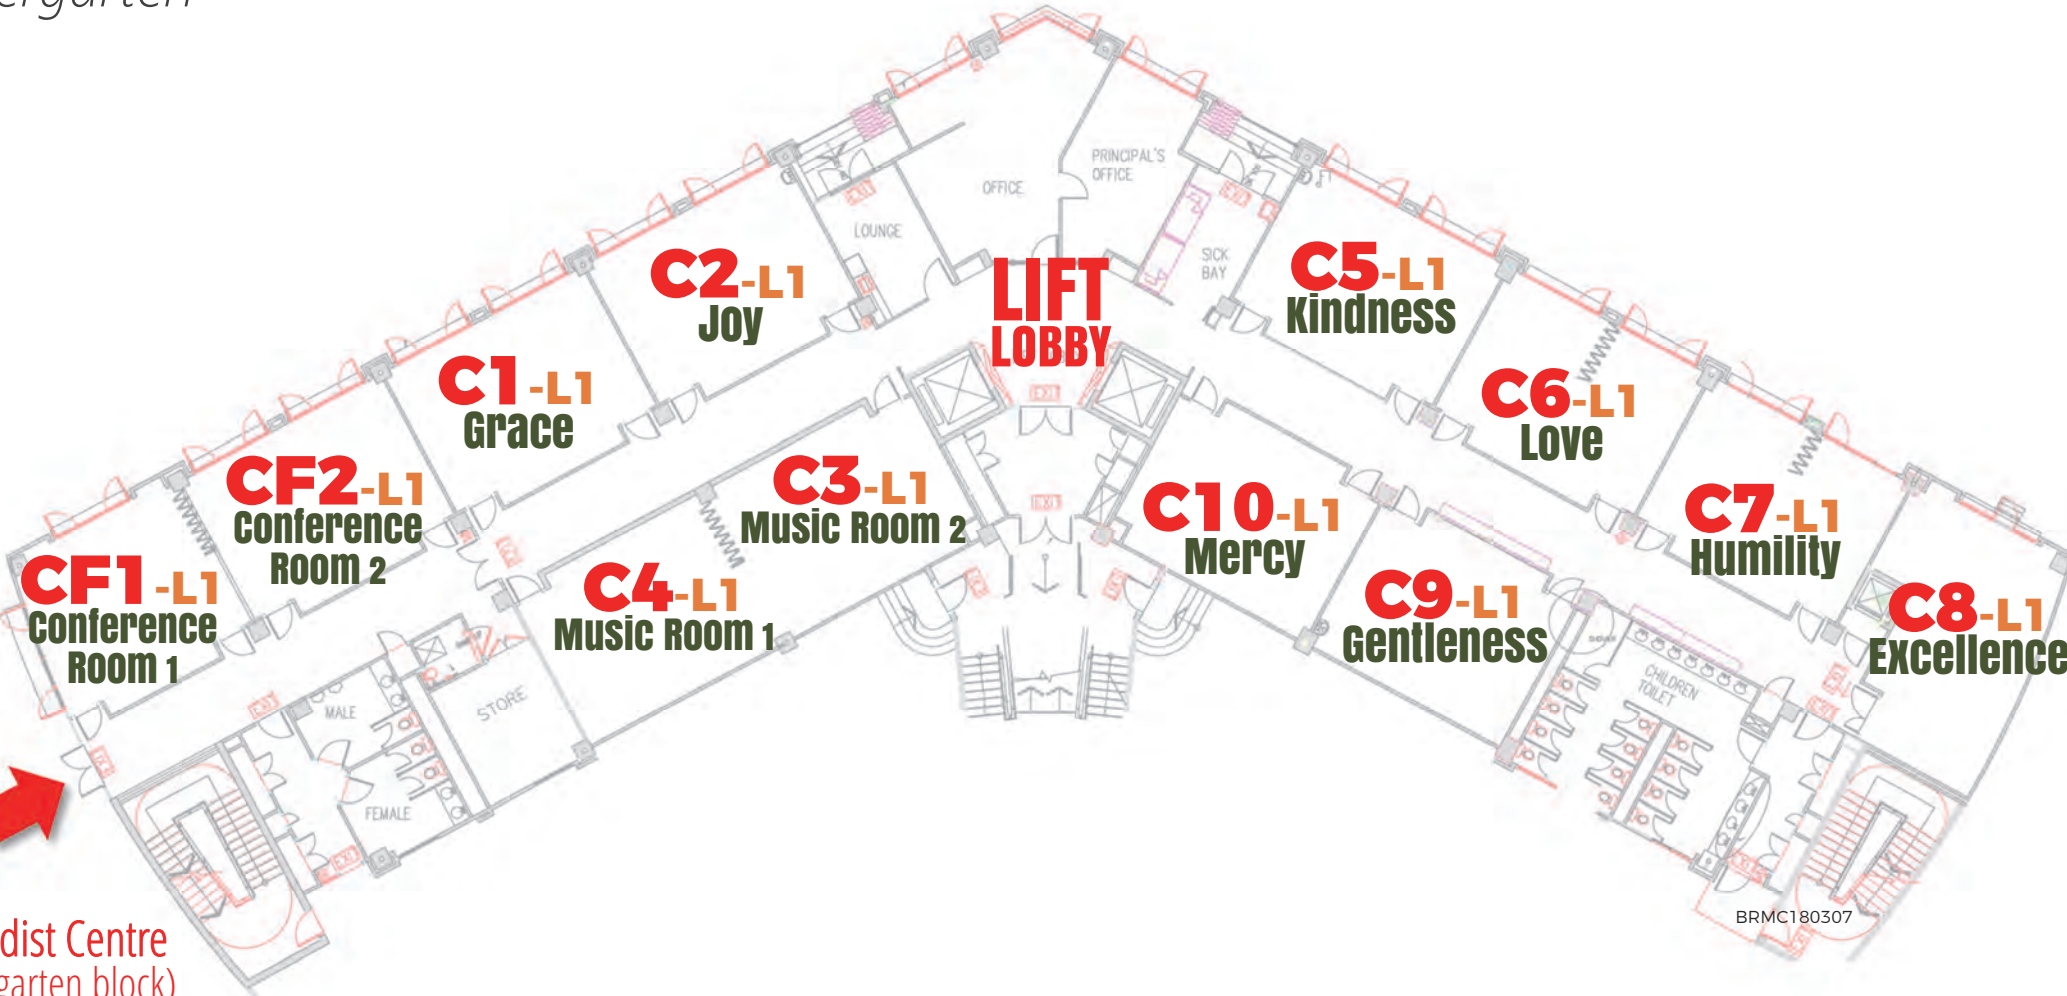

NO ACCESS
Mon-Fri
7.30am-4.30pm

passenger lifts

5 & 6

9 & 10

BRMC L2 office meeting rooms

Sports Complex

- a.** BRMC L2 office Meeting Room 1
- b.** BRMC L2 office Meeting Room 2
- c.** BRMC L2 office Training Room

L2 office entrance

BRMC L4 office meeting rooms

Methodist Centre

- d.** BRMC L4 office Meeting Room 1
- e.** BRMC L4 office Conference Room

Methodist Centre L1 meeting rooms

kindergarten

L1
Methodist Centre
(kindergarten block)
entrance

BRMC180307

Methodist Centre L2 meeting rooms

kindergarten

BRMC18030Z